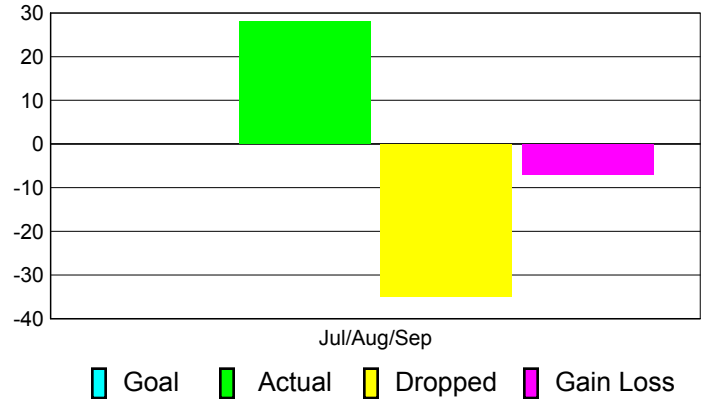

Club Results 2011-2012

Goal, New, Dropped, Gain/Loss

MEMBERSHIP

Membership Results
2011-2012

Membership
2010-2011

Month	Net Memb Goal	Actual New Memb	Actual Dropped Memb	Gain/Loss of Memb	Gain/Loss of Memb
Jul/Aug/Sep		28	-35	-7	-8
Totals		28	-35	-7	-8

Membership Results 2011-2012

Goal, New, Dropped, Gain/Loss

Comparison of Club Gain/Loss

Current Year Compared to the Previous Year

Comparison of Membership Gain/Loss

Current Year Compared to the Previous Year